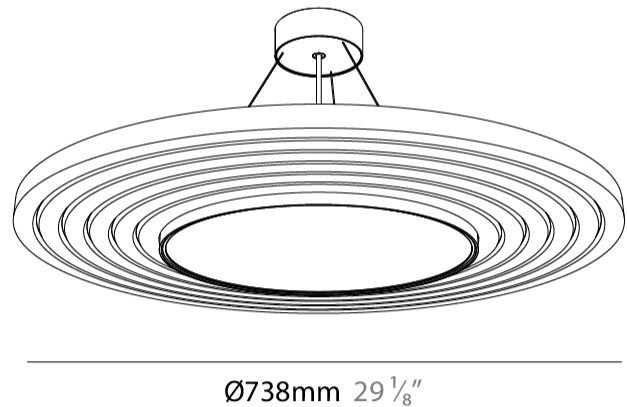

PHYSICAL

Shape: Disc
Diameter (mm): 738
Diameter (in): 29 1/8
Height (mm): 82
Height (in): 3 1/4
Max. Overall Height (mm): 2082
Max. Overall Height (in): 81 15/16
Weight (kg): 4

Diffuser: [Clear / Microprism / Clear Microprism](#)
Fixture Finish: [SSR / BKV / CWI / CRY / HAB / UFT / ITA / RUA / FTG / MYG / LOD / PUS / FRO / FUP / KIA / POP / BLS / SPG / MEY / GOH / CHC / COM / ABZ / JAG / OBR / MOS / ROR](#)
Holder Finish: [SSR / BKV / CWI / CRY / HAB / LAG / UFT / ITA / RUA / RUR / MIC / FTG / MYG / TWT / LOD / PUS / FRO / FUP / KIA / POP / BLS / SPG / MEY / GOH / GUM / CHC / COM / ABZ / JAG](#)
Acoustic Finish: [SFW / CYW / SEE / SYN / MTS / PMB / TTN / CYB / STO / DPE / BES / SHB / ARE / ANE / VRD / CRF](#)
Fixture Material: [Acoustic / Aluminum / PMMA](#)
Primary Material: [Acoustic](#)
Cable Details: [2000mm/78 3/4" or 6000mm/236 1/4" Cable, - Transparent](#)

ELECTRICAL

Lamp Type: LED
Input Wattage (W): 33.8
Total Output Wattage (W): 30.9
Dimming: [Non-dimming / DALI Dimming / MATTER Dimming](#)
Driver Included: Yes
Driver Location: Integrated
Driver Type: [Constant Current - Universal](#)
Driver Class: [Class 2](#)
Input Voltage (V): 120
Upon Request: [0-10V Dimming / Phase Dimming](#)

LED

Color Temperature (°K): [2700 / 3000 / 3500 / 4000](#)
Max. Delivered Lumen (lm): [Max 5170](#)
Nominal Lumen (lm): [Max 5971](#)
CRI: [>90 CRI](#)
Lamp Life (hrs): [50000](#)

OPTICAL

RATINGS AND CERTIFICATIONS

Certified By: [Certified for North American Standards](#)
IP rating: [IP20](#)